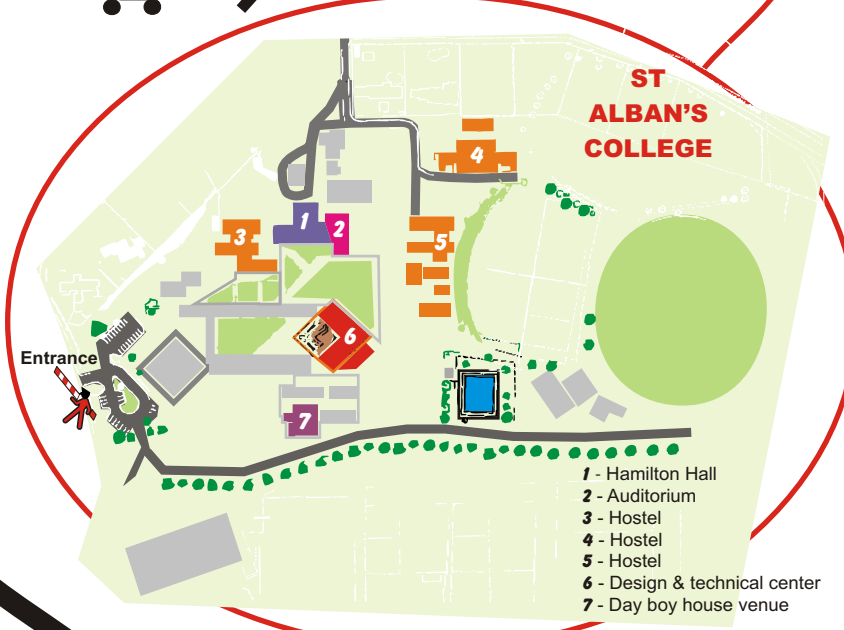

BRIDGE
BUILDING
2009

saice

ST Alban's directions:

From the **N1** the motorway to **Pietersburg**, go off at the **Atterbury Turn off**. Turn right into **Atterbury Road** (you are now driving towards Menlyn Shopping Centre), then left at **Lois Avenue**, which leads into **Ingersol** (Menlyn Shopping Centre on your right). Turn left at **Glenwood Road** and right into **Clearwater Road**.

Physical address:

110 Clearwater Road
Lynnwood Ridge
Pretoria

Please note: this map is not to scale