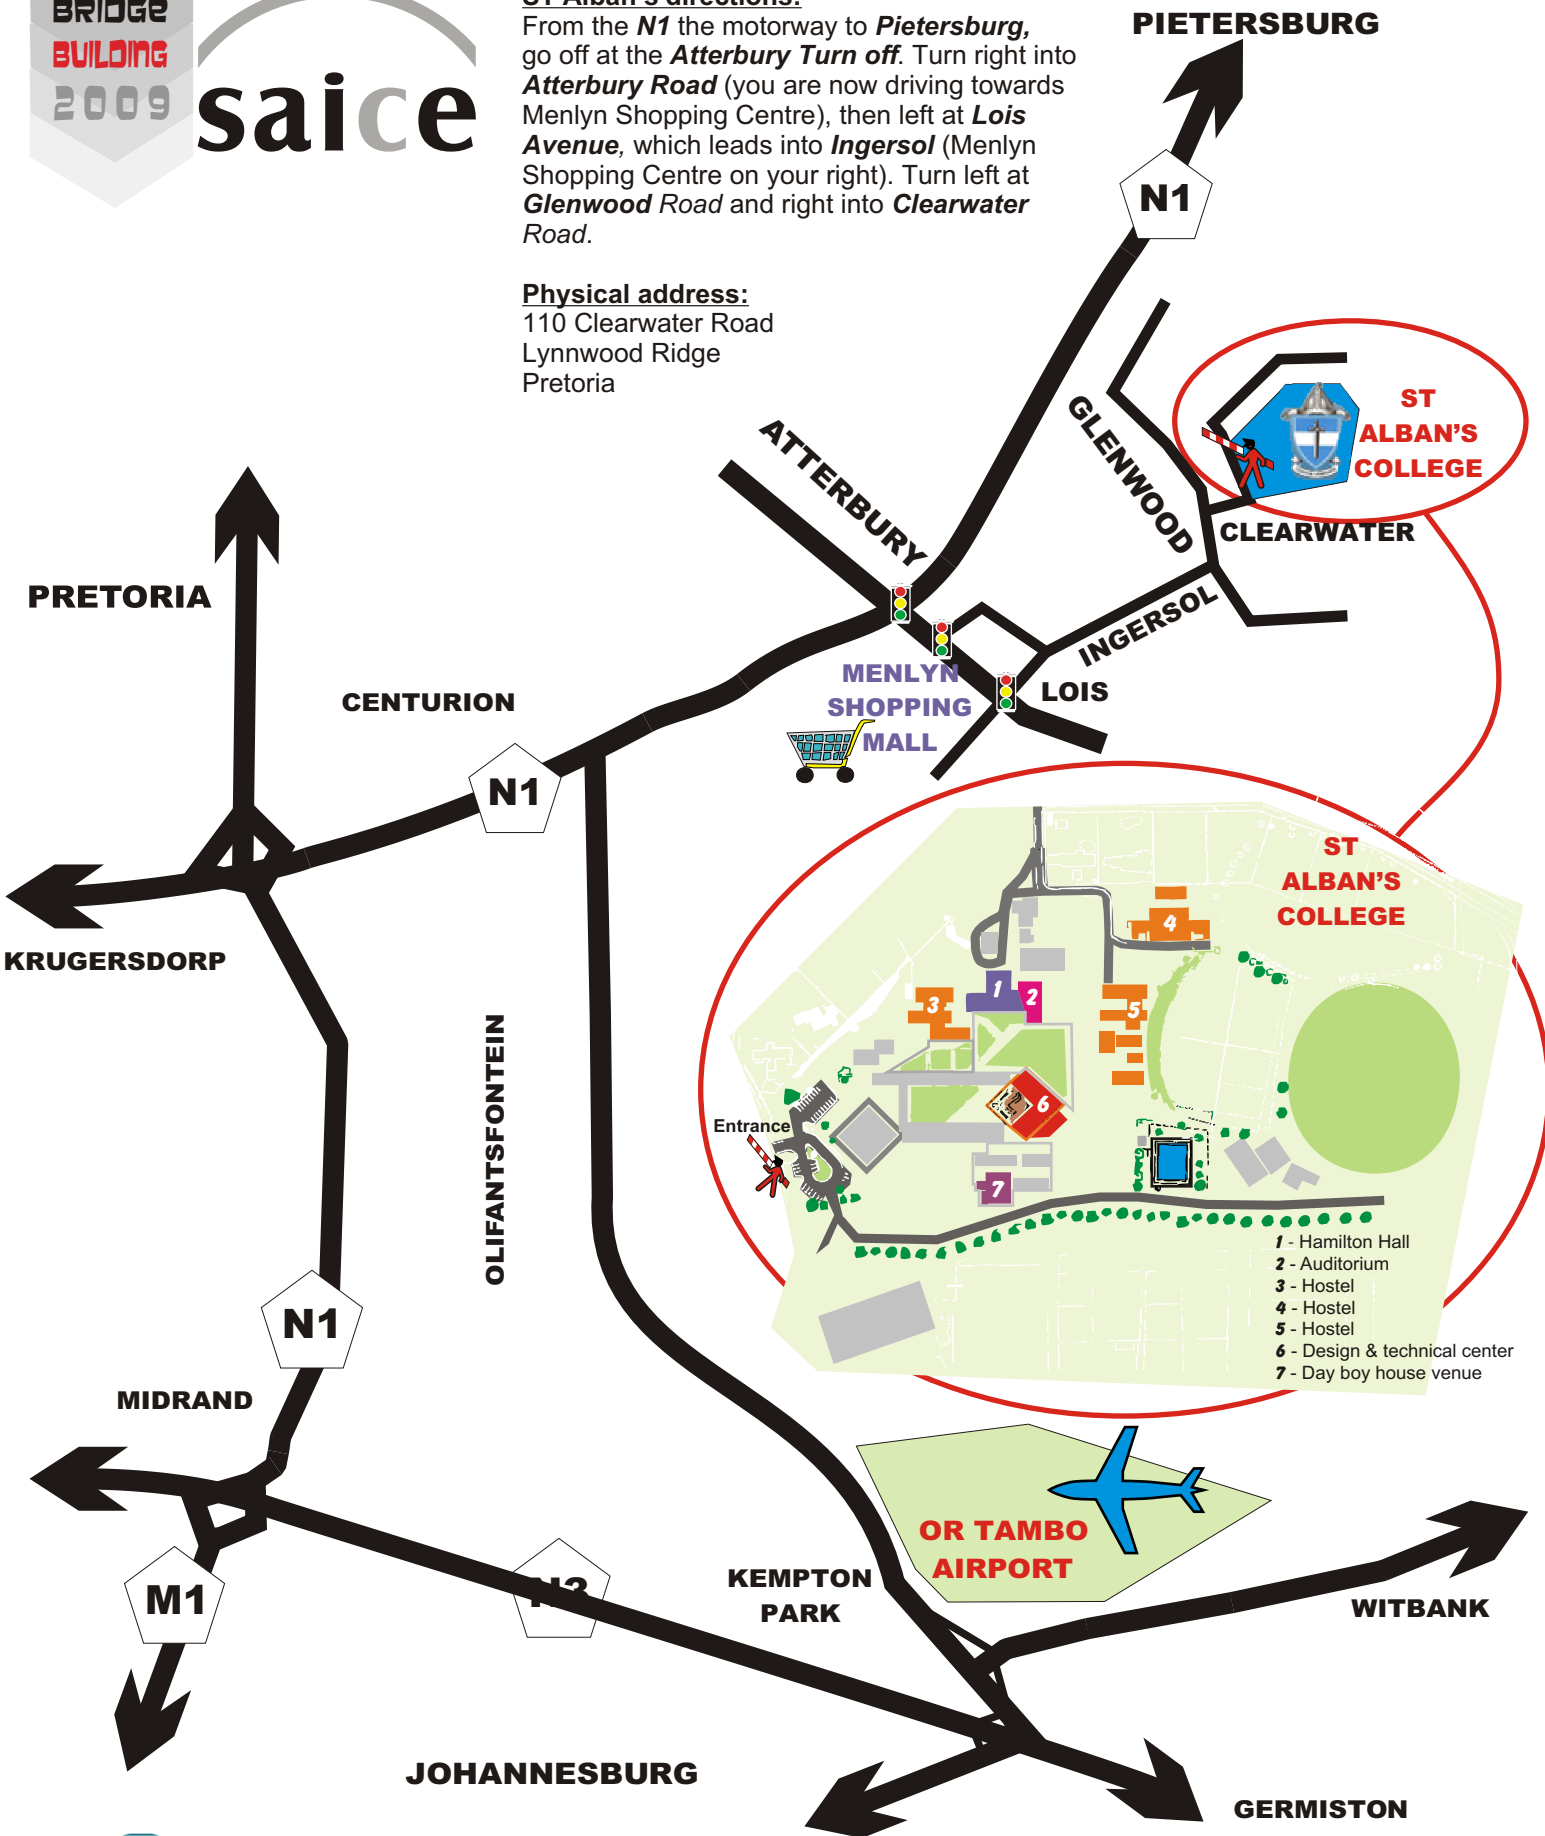

BRIDGE
BUILDING
2009

saice

ST Alban's directions:

From the **N1** the motorway to **Pietersburg**, go off at the **Atterbury Turn off**. Turn right into **Atterbury Road** (you are now driving towards Menlyn Shopping Centre), then left at **Lois Avenue**, which leads into **Ingersol** (Menlyn Shopping Centre on your right). Turn left at **Glenwood Road** and right into **Clearwater Road**.

Physical address:

110 Clearwater Road
Lynnwood Ridge
Pretoria

Please note: this map is not to scale